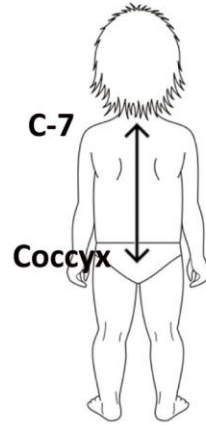

Roupa Theratogs

Weight

STA
(Shoulder-to-ASIS)

ATK
(ASIS-to-Knee)

STA

ATK

Órtese DragonFly

Spine Length C-7 to Coccyx

C-7

Coccyx

C-7

Coccyx

Faixa Quadril & Pelve

Chest Girth

Hip Girth