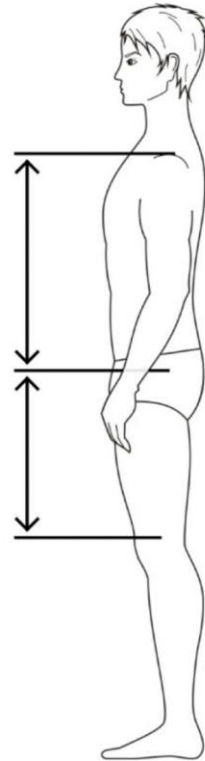

Roupa Theratogs

Weight

STA
(Shoulder-to-ASIS)

ATK
(ASIS-to-Knee)

STA

ATK

Órtese DragonFly

Spine Length C-7 to Coccyx

C-7

Coccyx

C-7

Coccyx

Faixa Quadril & Pelve

Chest Girth

Hip Girth