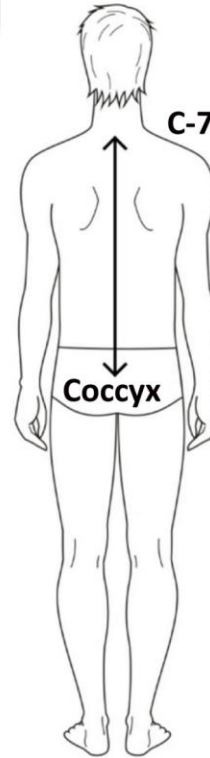

Roupa Theratogs

Weight

STA
(Shoulder-to-ASIS)

ATK
(ASIS-to-Knee)

STA

ATK

Órtese DragonFly

Spine Length C-7 to Coccyx

C-7

Coccyx

C-7

Coccyx

Faixa Quadril & Pelve

Chest Girth

Hip Girth