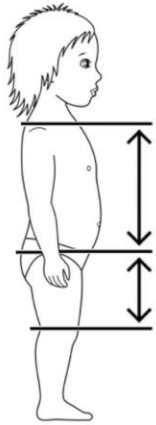

Roupa Theratogs

Weight

STA
(Shoulder-to-ASIS)

ATK
(ASIS-to-Knee)

STA

ATK

Órtese DragonFly

Spine Length C-7 to Coccyx

C-7

Coccyx

C-7

Coccyx

Faixa Quadril & Pelve

Chest Girth

Hip Girth